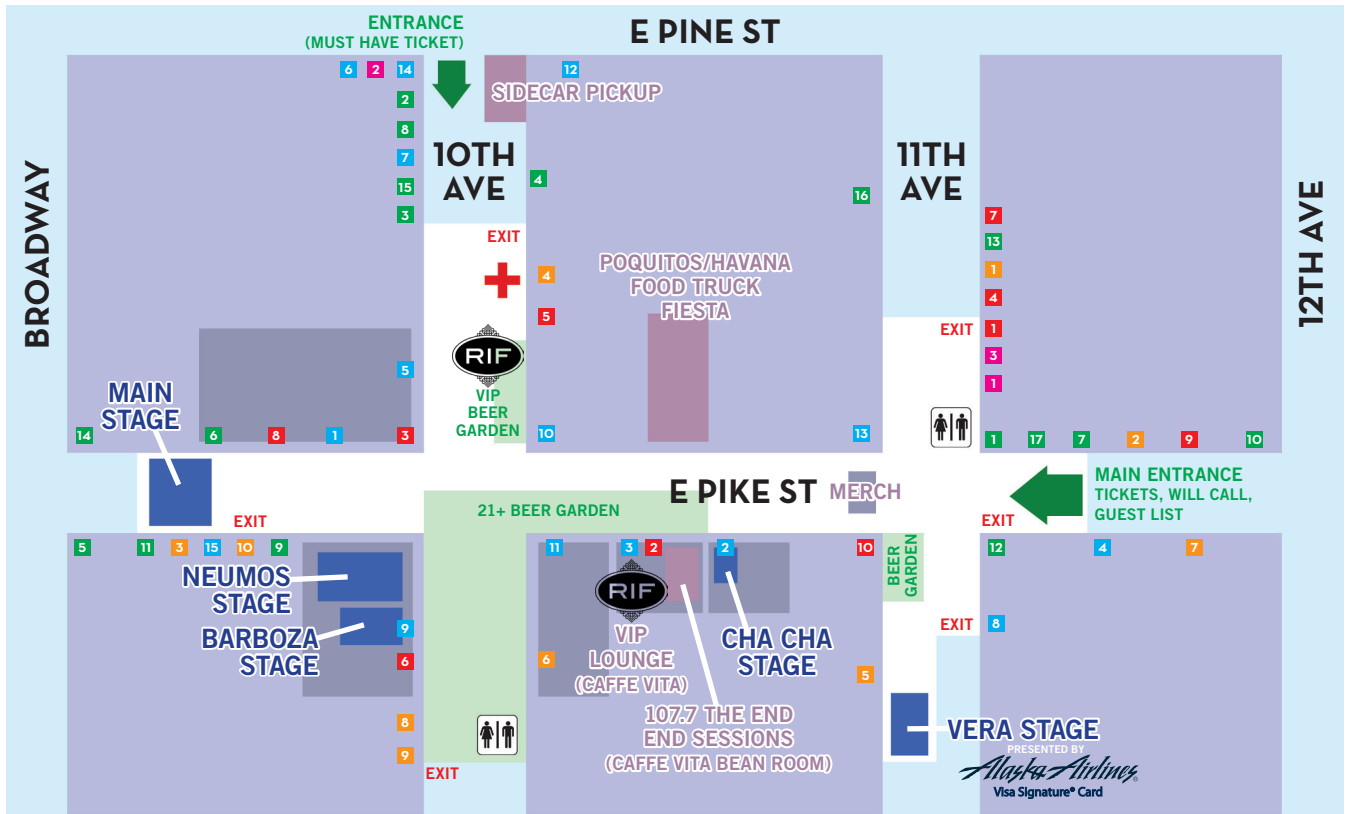

CAPITOL HILL BLOCK PARTY 2014 **MAP**

WELCOME TO THE NEIGHBORHOOD! PLEASE RESPECT OUR NEIGHBORS AND FELLOW BUSINESS OWNERS. DON'T ASK TO USE THEIR RESTROOMS UNLESS YOU'RE A CUSTOMER.

BARS / NIGHTCLUBS

- 1 BARCA
- 2 BIG MARIOS
- 3 COMET TAVERN
- 4 GRIM'S / THE WOODS
- 5 HAVANA
- 6 MOE BAR
- 7 PURR COCKTAIL LOUNGE
- 8 THE LOBBY BAR
- 9 UNICORN
- 10 WILD ROSE

RESTAURANTS / CAFES

- 1 BALLET
- 2 BIMBOS
- 3 CAFFE VITA
- 4 CUPCAKE ROYALE
- 5 LOST LAKE CAFE
- 6 MOLLY MOONS
- 7 ODDFELLOWS
- 8 PETTIROSSO
- 9 PIKE STREET FISH FRY
- 10 POQUITOS
- 11 QUINN'S
- 12 RANCHO BRAVO
- 13 SAM'S TAVERN
- 14 THE TIN TABLE
- 15 VIA TRIBUNALI

ARTS / MUSIC

- 1 ANNEX THEATER
- 2 CENTURY BALLROOM
- 3 VERMILLION

SERVICES

- 1 CRYBABY STUDIOS
- 2 DIGITAL KITCHEN
- 3 EMERSON SALON
- 4 GARY MANUEL AVEDA INSTITUTE
- 5 HOTHOUSE SPA
- 6 SOLE REPAIR
- 7 SPLASH
- 8 SUPER GENIUS TATTOO
- 9 SWEATBOX
- 10 WORLD FAMOUS

RETAIL

- 1 35TH NORTH
- 2 BRENTHAVEN
- 3 ELLIOTT BAY BOOKS
- 4 EVERYDAY MUSIC
- 5 FRAME CENTRAL
- 6 HIGH VOLTAGE MUSIC
- 7 NO PARKING ON PIKE
- 8 NUBE GREEN
- 9 PLATINUM RECORDS
- 10 POST OPTIONS
- 11 RETAIL THERAPY
- 12 RETROFIT HOME
- 13 THE CRYPT
- 14 SHELL STATION
- 15 TOTOKAELO
- 16 VALUE VILLAGE
- 17 ZION'S GATE